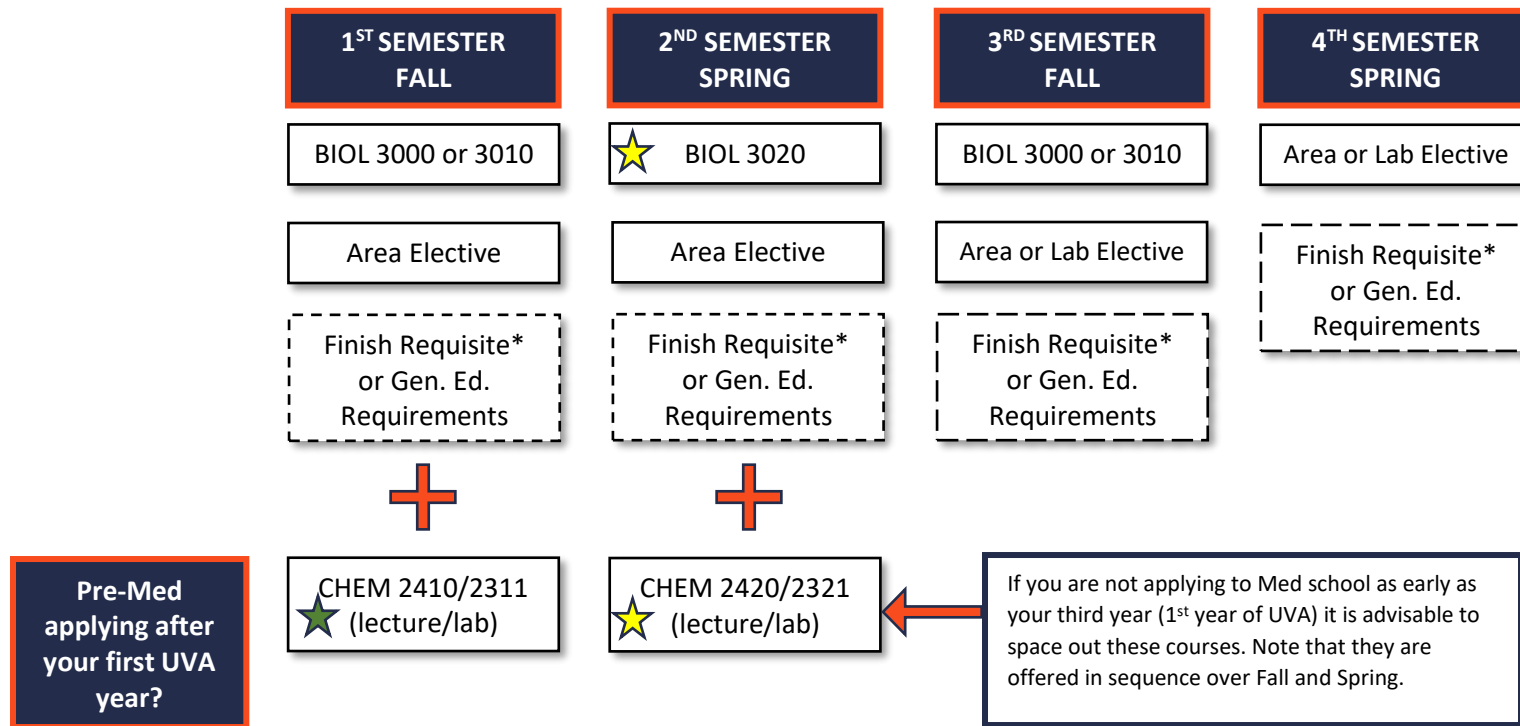

# Transfer Biology BA Major Course Plan

★ Offered in Fall semesters only    ★ Offered in Spring semesters only

\* Requisites include 2 semesters of Physics with Lab, Biostatistics and Calculus (see below) along with any incomplete Intro Bio or Chem courses from our 'Pre-matriculation plan'

**2 semesters of Physics + Labs** (PHYS 2010+2030, 2020+2040 or PHYS 1420+1429, 2410+2419 or PHYS 1425+1429, 2415+2419)

**Biostatistics** (STAT 2020 or STAT 2120)

**Calculus/Stat** (one of the following: MATH 1190, MATH 1210, MATH 1310, STAT 1601, STAT 1602, STAT 3220)